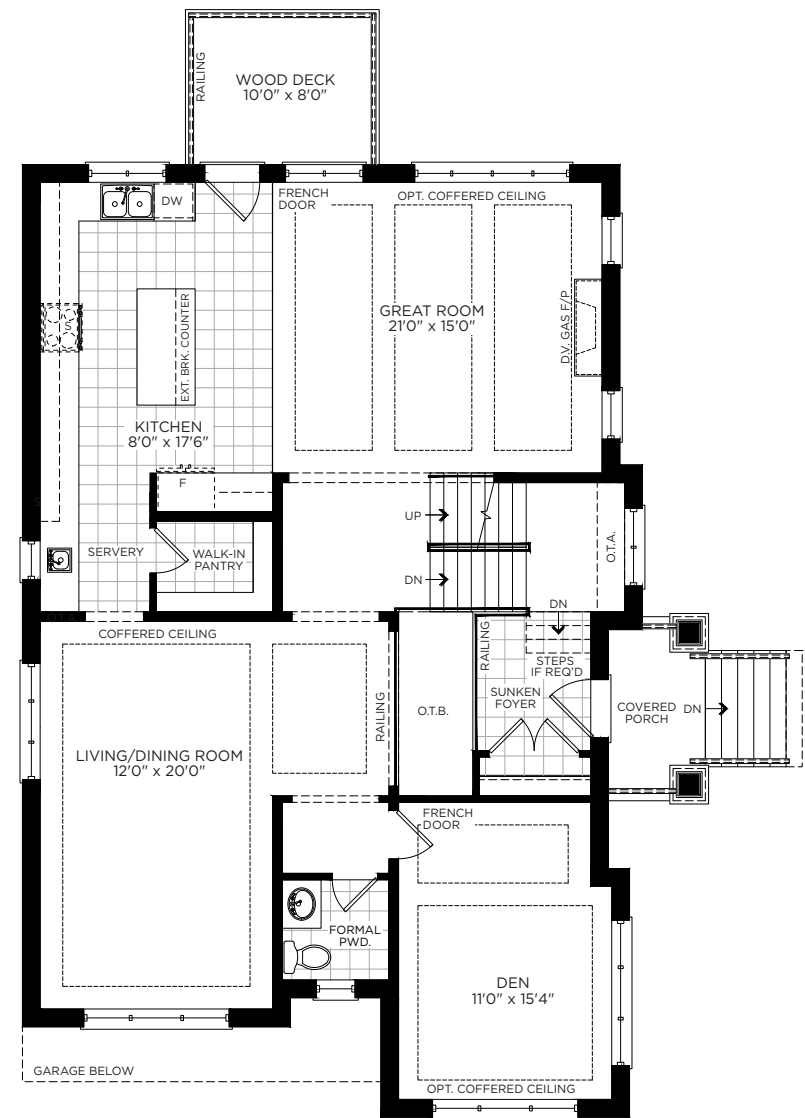

EDGEWOOD
pickering

The Cedar

40' Lot • 40-06
Elevation A • 3,575 sq. ft. • Lot 18 Only

Elevation A

GERANIUM
From the ground up™

The Cedar

40' Lot • 40-06 • Lot 18 Only

Elevation A • 3,575 sq. ft.

GROUND FLOOR PLAN
ELEVATION A, LOT 18

MAIN FLOOR PLAN
ELEVATION A, LOT 18

UPPER FLOOR PLAN
ELEVATION A, LOT 18

GERANIUM.COM

Builder reserves the right to substitute materials for equal or better quality. Prices, any lot premiums, features and any applicable incentives referred to are subject to change without notice. Lot sizes, square footages and room dimensions are approximate and are subject to change without notice. Please refer to Schedule 'B' and 'C' of the agreement of purchase and sale for full details. Illustrations are Artist's concept. Edgewood, 10/2017. E. & O.E.