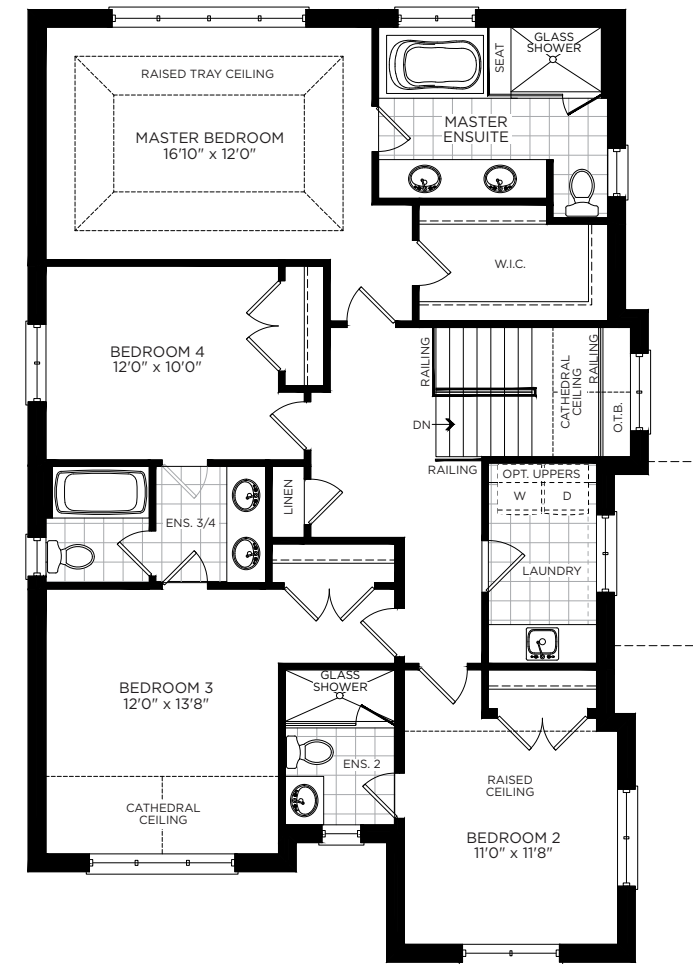

EDGEWOOD
pickering

The Cedar

40' Lot • 40-06
Elevation A • 3,575 sq. ft. • Lot 18 Only

Elevation A

GERANIUM
From the ground up™

The Cedar

40' Lot • 40-06 • Lot 18 Only

Elevation A • 3,575 sq. ft.

GROUND FLOOR PLAN
ELEVATION A, LOT 18

MAIN FLOOR PLAN
ELEVATION A, LOT 18

UPPER FLOOR PLAN
ELEVATION A, LOT 18

GERANIUM.COM

Builder reserves the right to substitute materials for equal or better quality. Prices, any lot premiums, features and any applicable incentives referred to are subject to change without notice. Lot sizes, square footages and room dimensions are approximate and are subject to change without notice. Please refer to Schedule 'B' and 'C' of the agreement of purchase and sale for full details. Illustrations are Artist's concept. Edgewood, 10/2017. E. & O.E.