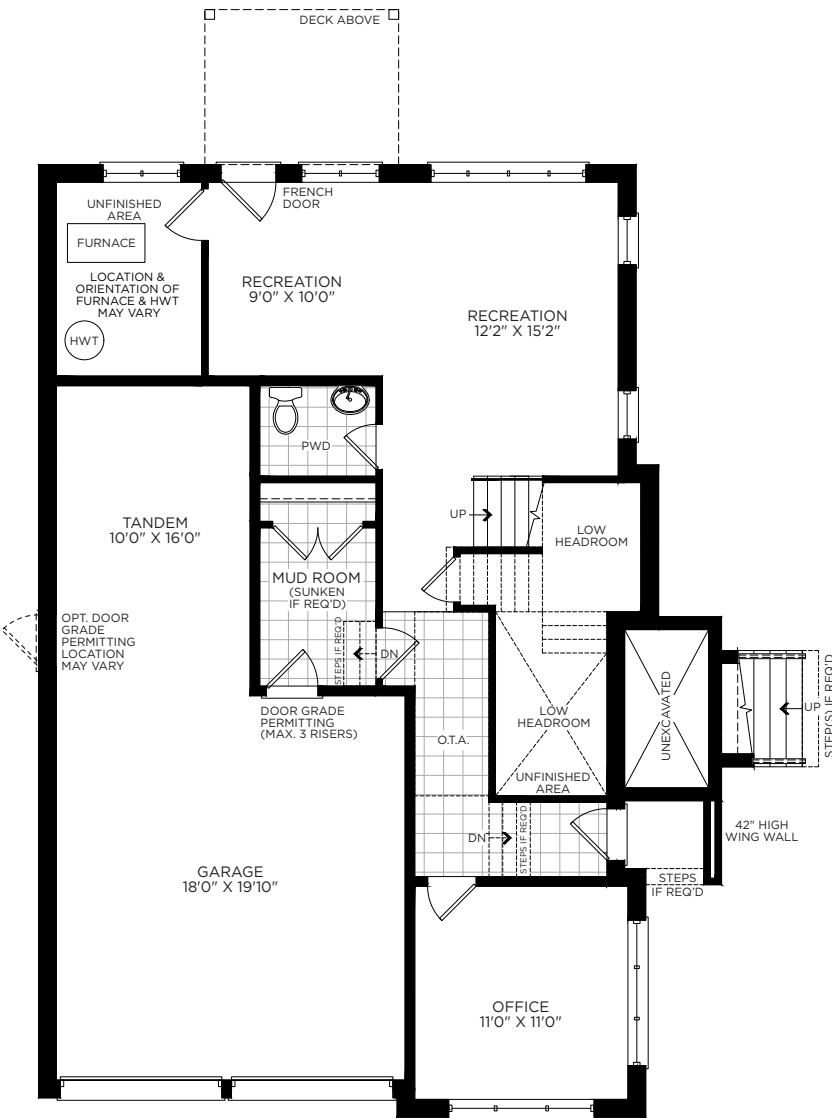

EDGEWOOD
pickering

The Cedar

40' Lot • 40-06
Elevation A • 3,575 sq. ft. • Lot 18 Only

Elevation A

GERANIUM
From the ground up™

The Cedar

40' Lot • 40-06 • Lot 18 Only

Elevation A • 3,575 sq. ft.

GROUND FLOOR PLAN
ELEVATION A, LOT 18

MAIN FLOOR PLAN
ELEVATION A, LOT 18

UPPER FLOOR PLAN
ELEVATION A, LOT 18

GERANIUM.COM

Builder reserves the right to substitute materials for equal or better quality. Prices, any lot premiums, features and any applicable incentives referred to are subject to change without notice. Lot sizes, square footages and room dimensions are approximate and are subject to change without notice. Please refer to Schedule 'B' and 'C' of the agreement of purchase and sale for full details. Illustrations are Artist's concept. Edgewood, 10/2017. E. & O.E.